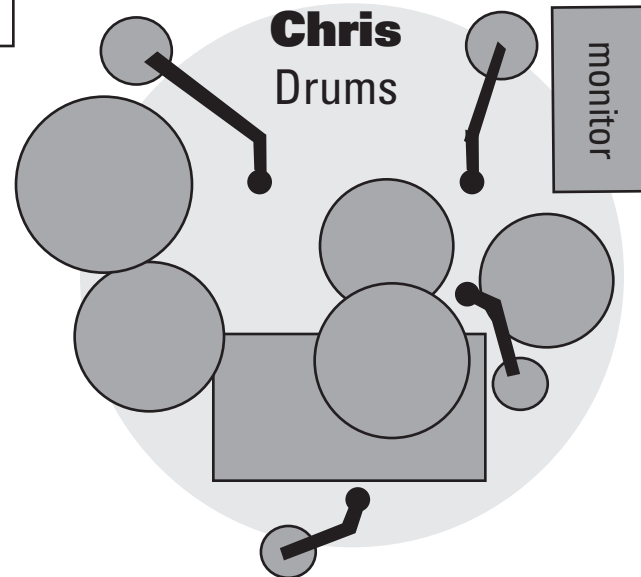

Stage Plot

Input List

1. Jim Vocal Mic
2. Bass Vocal Mic (on lower cabinet only)
3. Guitar Amp Mic
4. Bass Cabinet Mic
5. Kick Drum Mic
6. Snare Mic
7. Overhead Drum Mic L
8. Overhead Drum Mic R

Gear List

- DRUMS:** 1966 Ludwig Super Classic, 5 piece
- GUITAR:** 1966 Bassman 2x12 and 2x15 Cabs
1966 Fender Bassman Head
1975 Music Man 2x10 Combo
- BASS:** 1969 Bassman 2x15 cab
1972 Bassman 2x15 cab
1970 Bassman 135
1967 Dual Showman Head

Monitor List

1. Jim Guitar Monitor
2. Gian Bass Monitor
3. Chris Drum Monitor